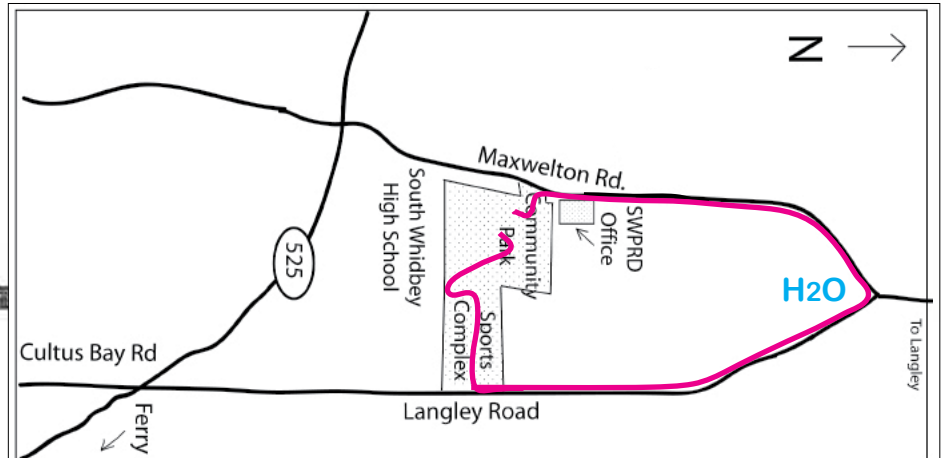

Whidbey Island Triathlon Run Course

COMMUNITY PARK & SPORTS COMPLEX

INFO

Community Park: 5495 Maxwellton Rd., Langley
 Sports Complex: 5598 Langley Rd., Langley
 Park Office: 5475 Maxwellton Rd., Langley
 Phone: (360)221-5484
 Email: swparks@whidbey.com
 Website: www.swparks.org

KEY

- P** Parking Area
- Restroom
- Trails
- End of Bike Course
- Run Course
- H2O Water Station

Run Course Continued...