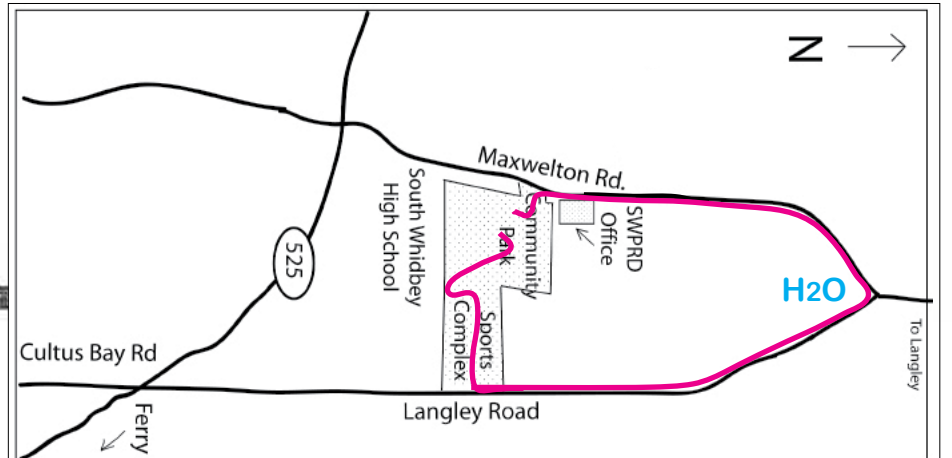

Whidbey Island Triathlon Run Course

COMMUNITY PARK & SPORTS COMPLEX

INFO

Community Park: 5495 Maxwellton Rd., Langley
 Sports Complex: 5598 Langley Rd., Langley
 Park Office: 5475 Maxwellton Rd., Langley
 Phone: (360)221-5484
 Email: swparks@whidbey.com
 Website: www.swparks.org

KEY

- P** Parking Area
- Restroom
- Trails
- End of Bike Course
- Run Course
- H2O Water Station

Run Course Continued...