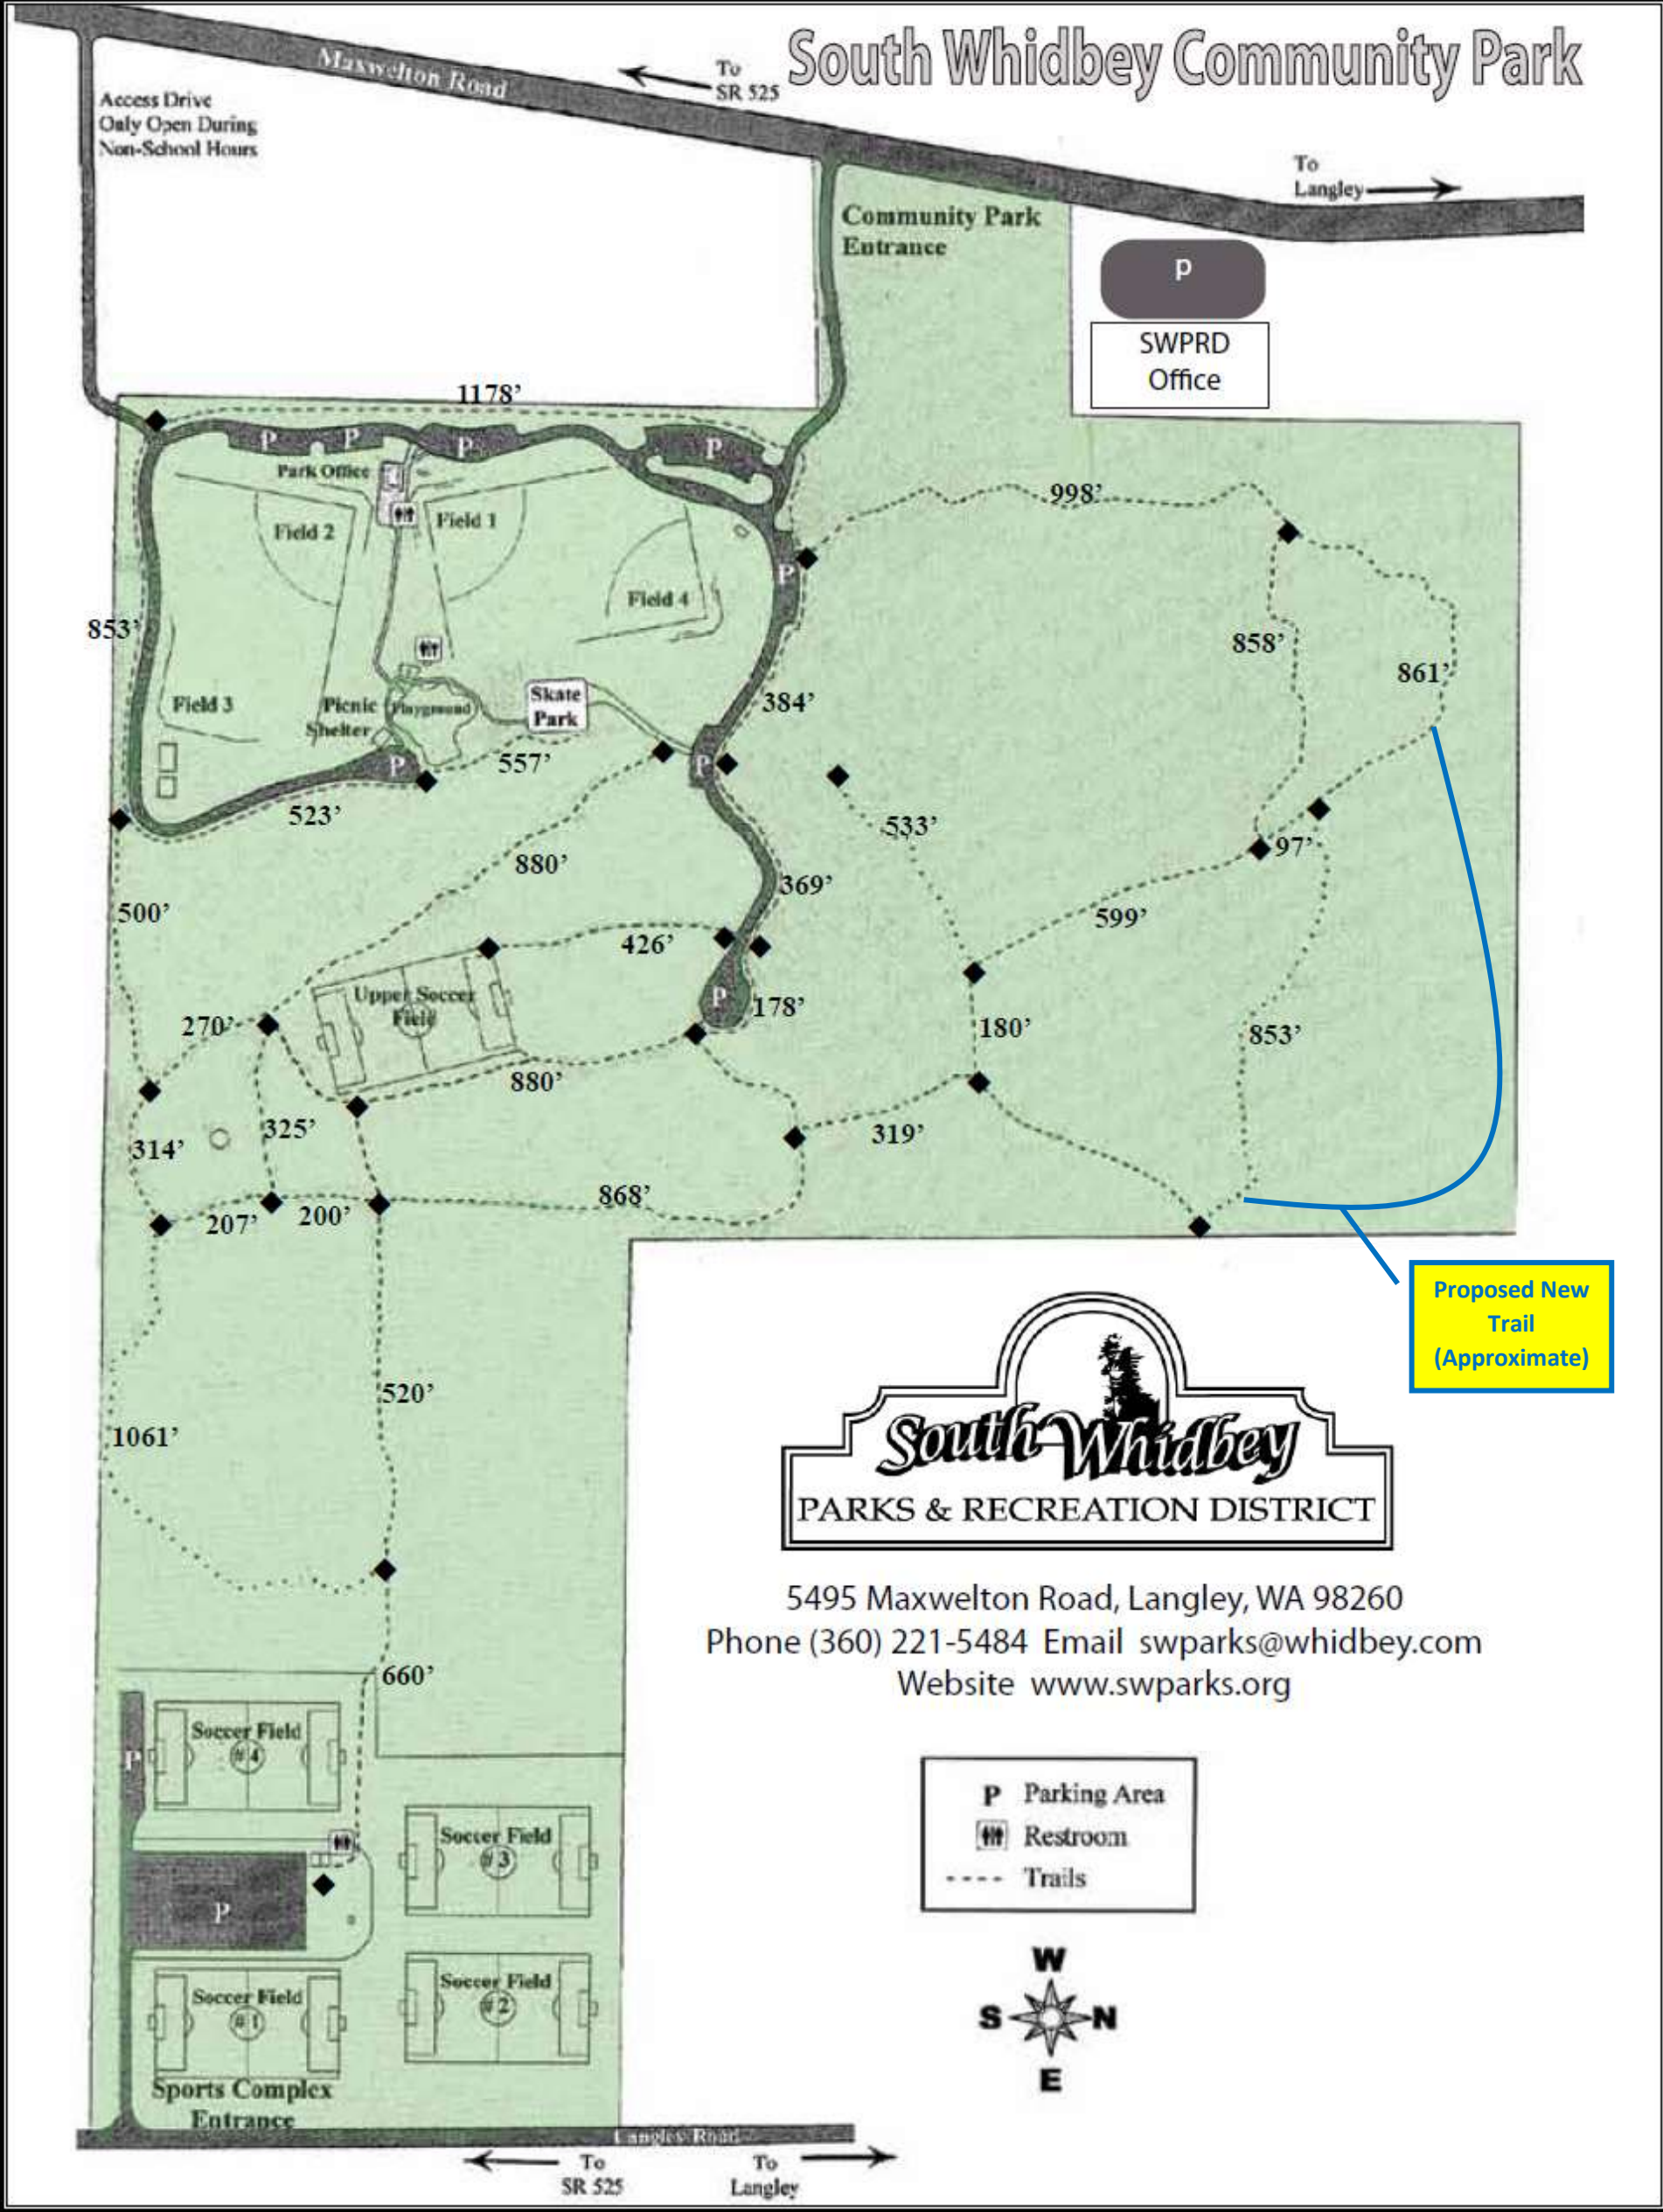

# South Whidbey Community Park

Proposed New Trail (Approximate)

5495 Maxwellton Road, Langley, WA 98260  
Phone (360) 221-5484 Email swparks@whidbey.com  
Website www.swparks.org

- P** Parking Area
- Restroom
- Trails

Langley Road  
← To SR 525      To Langley →