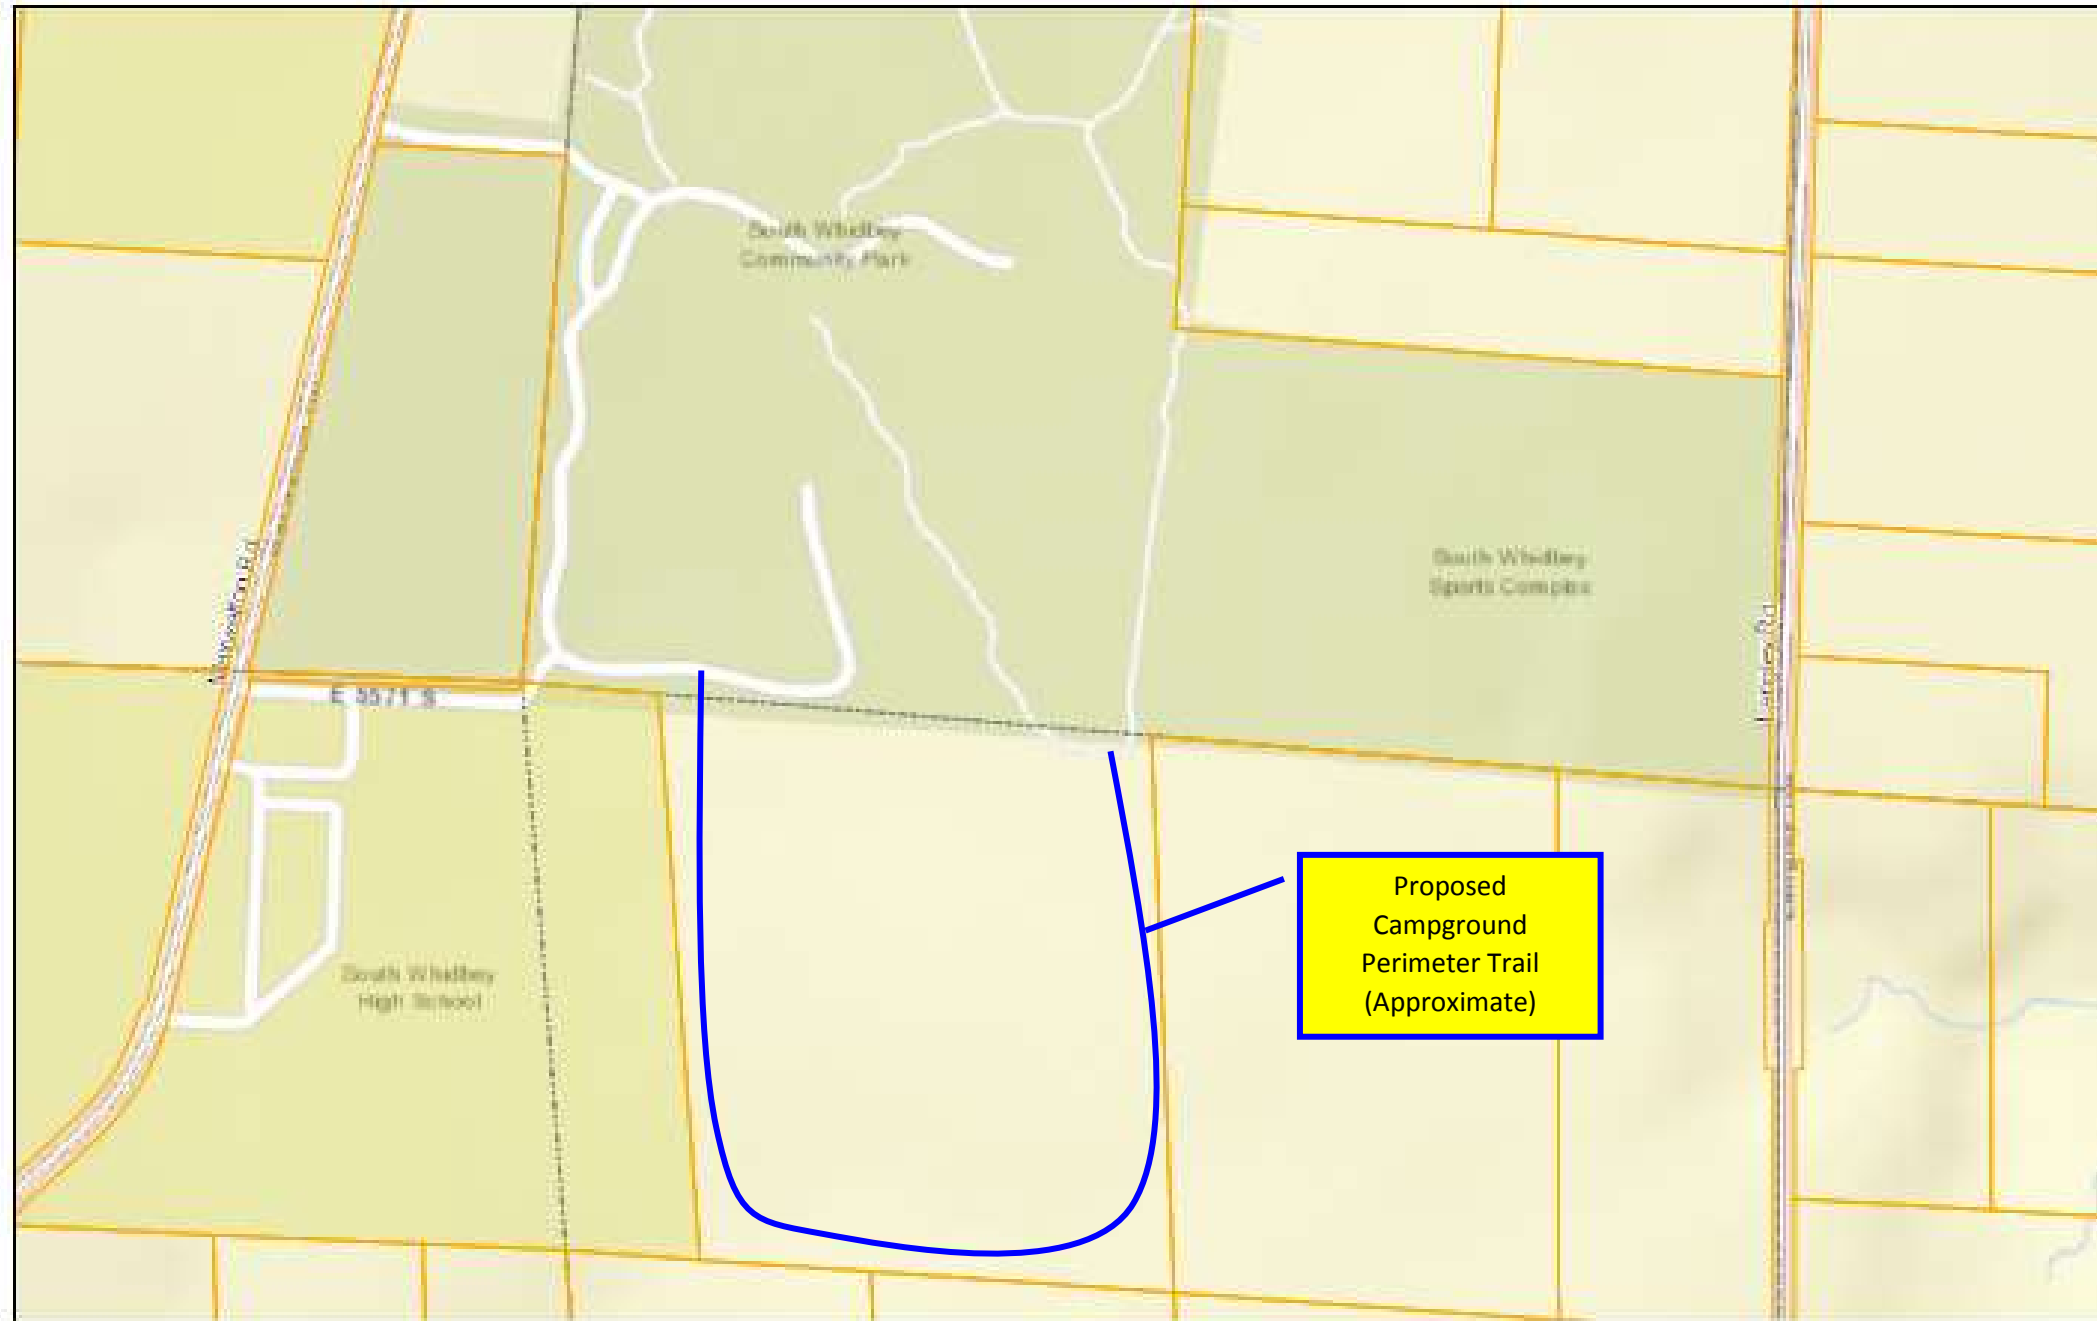

Proposed Campground Perimeter Trail

Proposed
Campground
Perimeter Trail
(Approximate)

10/18/2018, 9:20:30 AM

- | | | | | |
|-------|-----------------------|--------------------|------------------------|---------|
| Plats | Tideland Only Parcels | Quarter Sections | Roads | Local |
| Condo | No Adjacent Land | One Way Directions | Highway | Private |
| Plat | Parcels | Road Closures | Collector and Arterial | |

Island County, Sources: Esri, HERE, Garmin, USGS, Intermap, INCREMENT

Island County Parcel Viewer Map Export
DO NOT USE AS A LEGAL DOCUMENT, ACCURACY NOT GUARANTEED