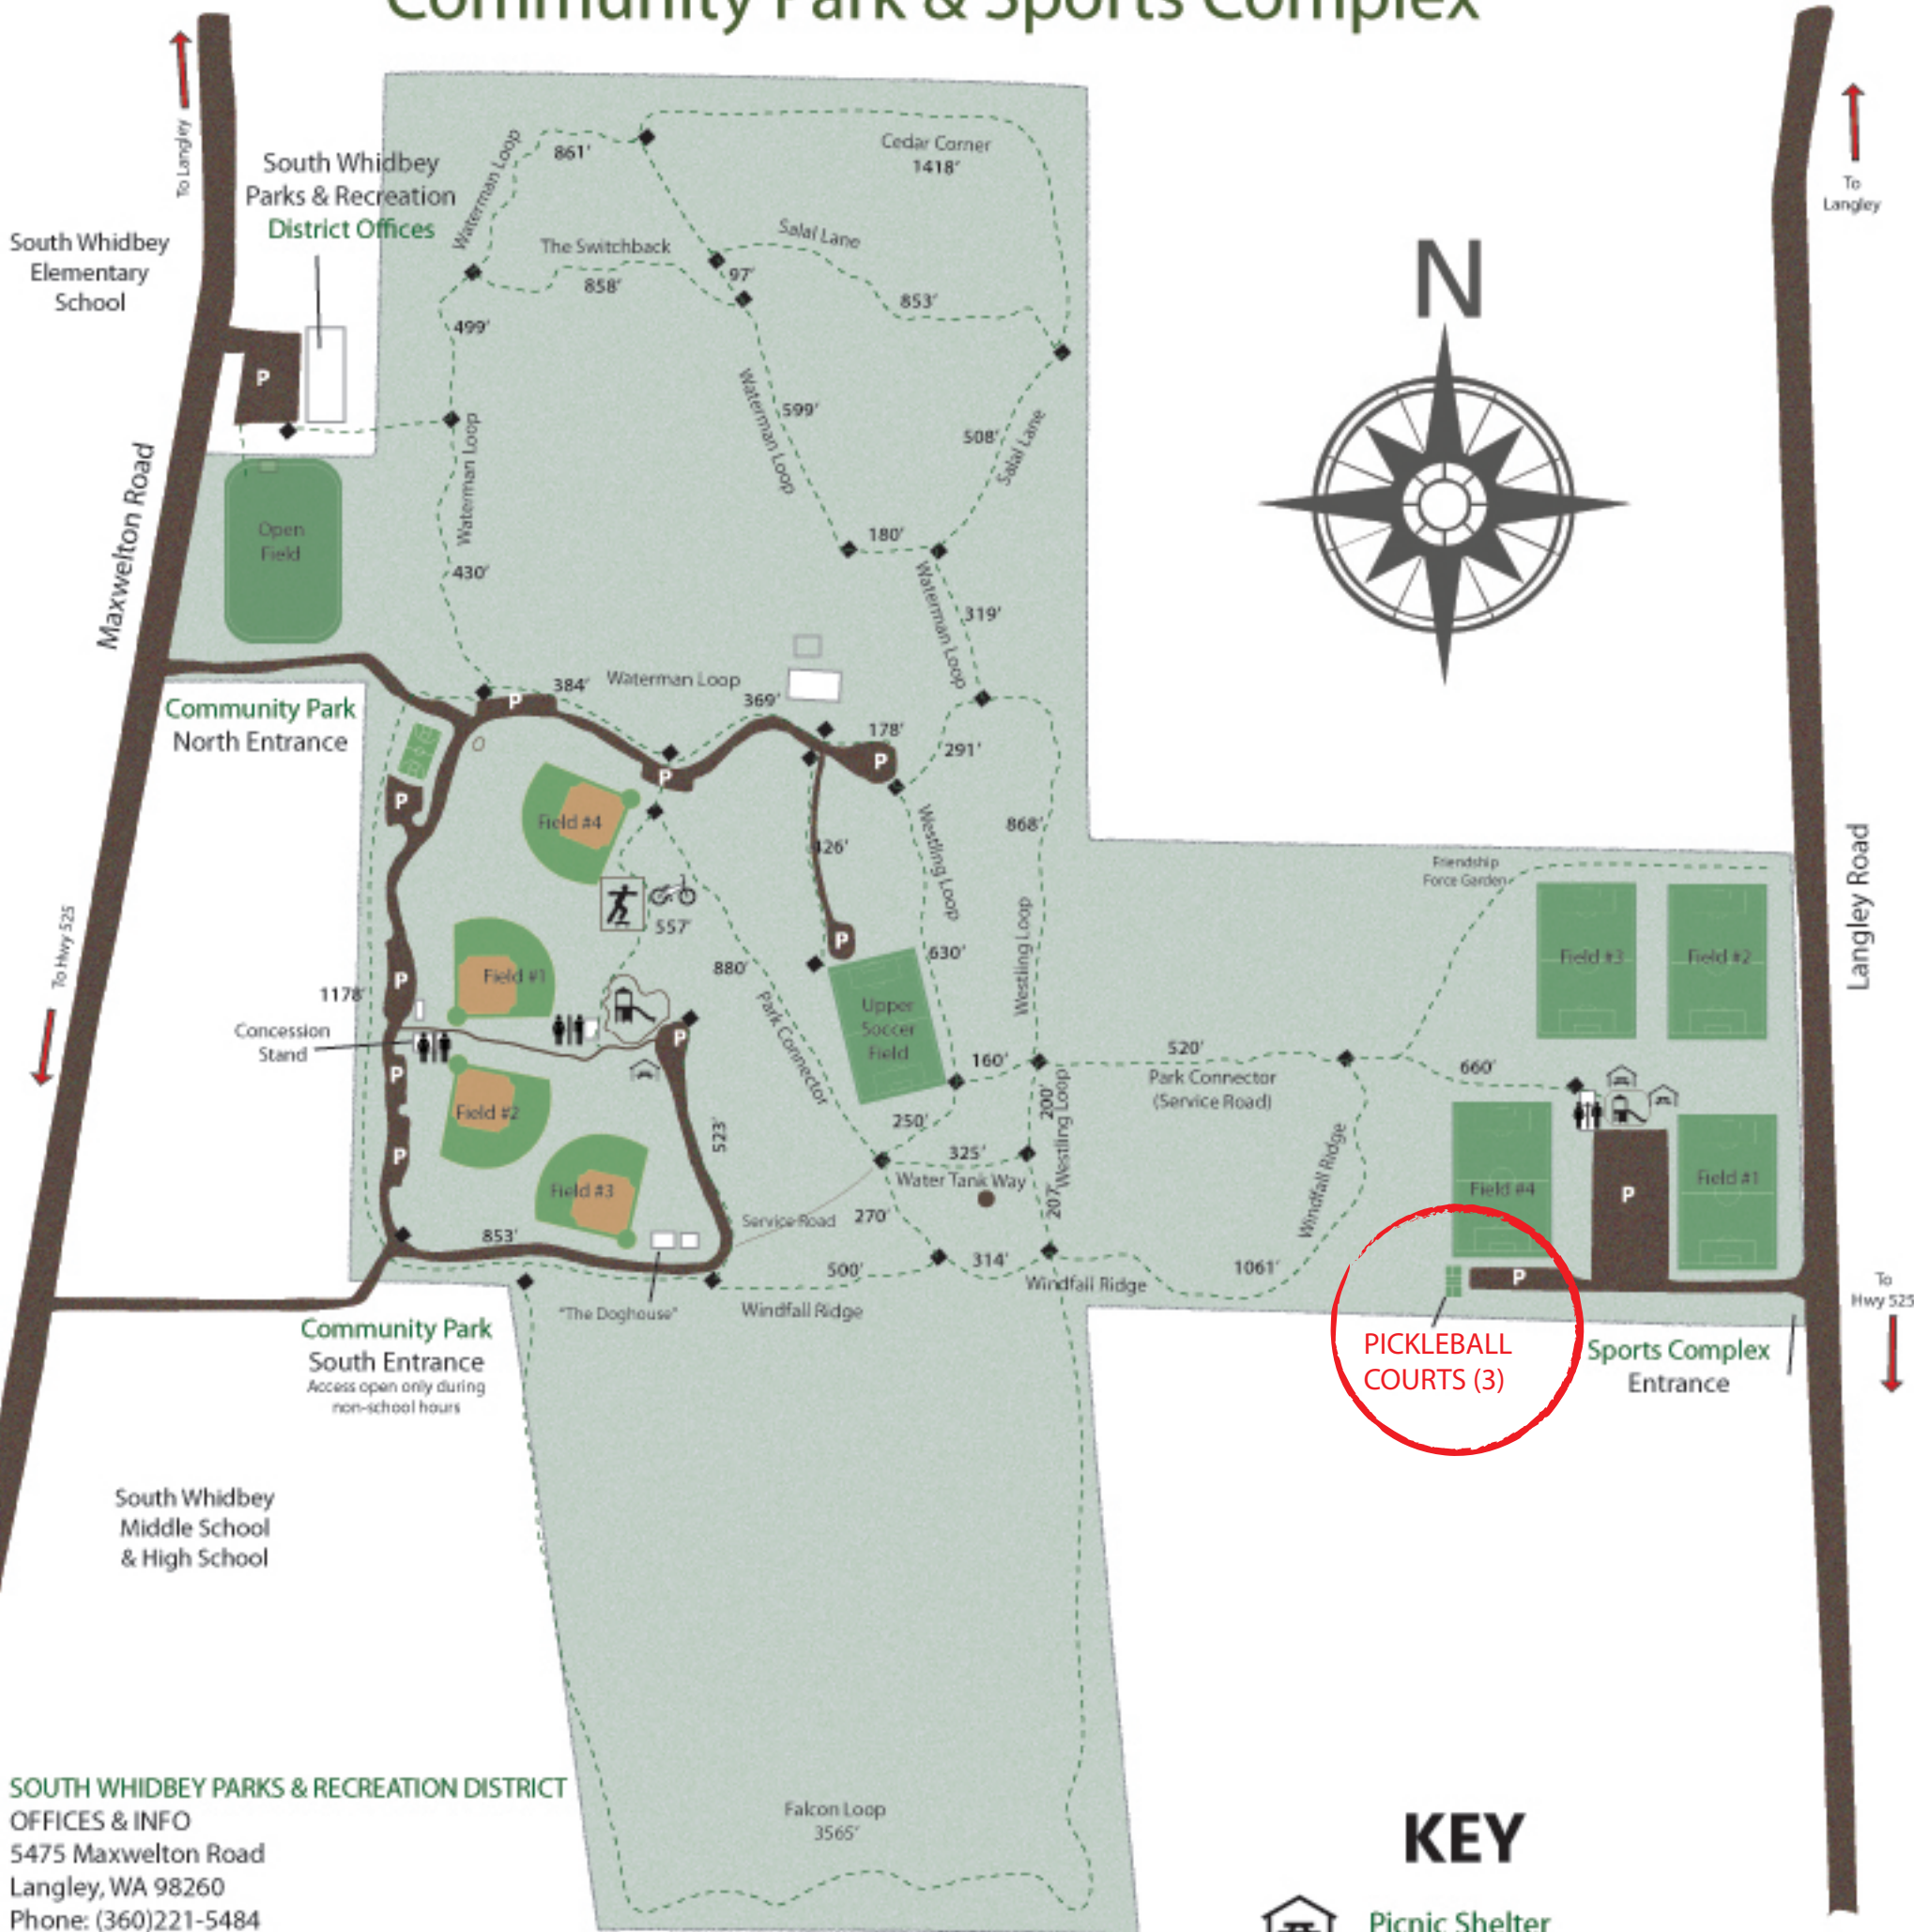

South Whidbey Community Park & Sports Complex

**SOUTH WHIDBEY PARKS & RECREATION DISTRICT
OFFICES & INFO**
5475 Maxwelton Road
Langley, WA 98260
Phone: (360)221-5484
Email: swparks@whidbey.com
Web: www.swparks.org
Office Hours: Monday-Thursday 8:30 a.m. - 5:00 p.m.; Friday 8:30 a.m. - 4:30 p.m.

SOUTH WHIDBEY COMMUNITY PARK
5495 Maxwelton Road
Langley, WA 98260
Park Hours: 7:00 a.m. to Dusk

SOUTH WHIDBEY SPORTS COMPLEX
5598 Langley Road
Langley, WA 98260
Park Hours: 7:00 a.m. to Dusk

TRAIL DISTANCES
Waterman Loop .8 mi
Westling Loop .6 mi
Park Connector .5 mi
Windfall Ridge .4 mi
Falcon Loop .7 mi

1 MILE = 5280 FEET

KEY

- Picnic Shelter
- Skate Park
- Pump Track
- Playground
- Parking
- Restrooms
- Trail or Service Road
- Road or Paved Surface
- Sports Field or Court