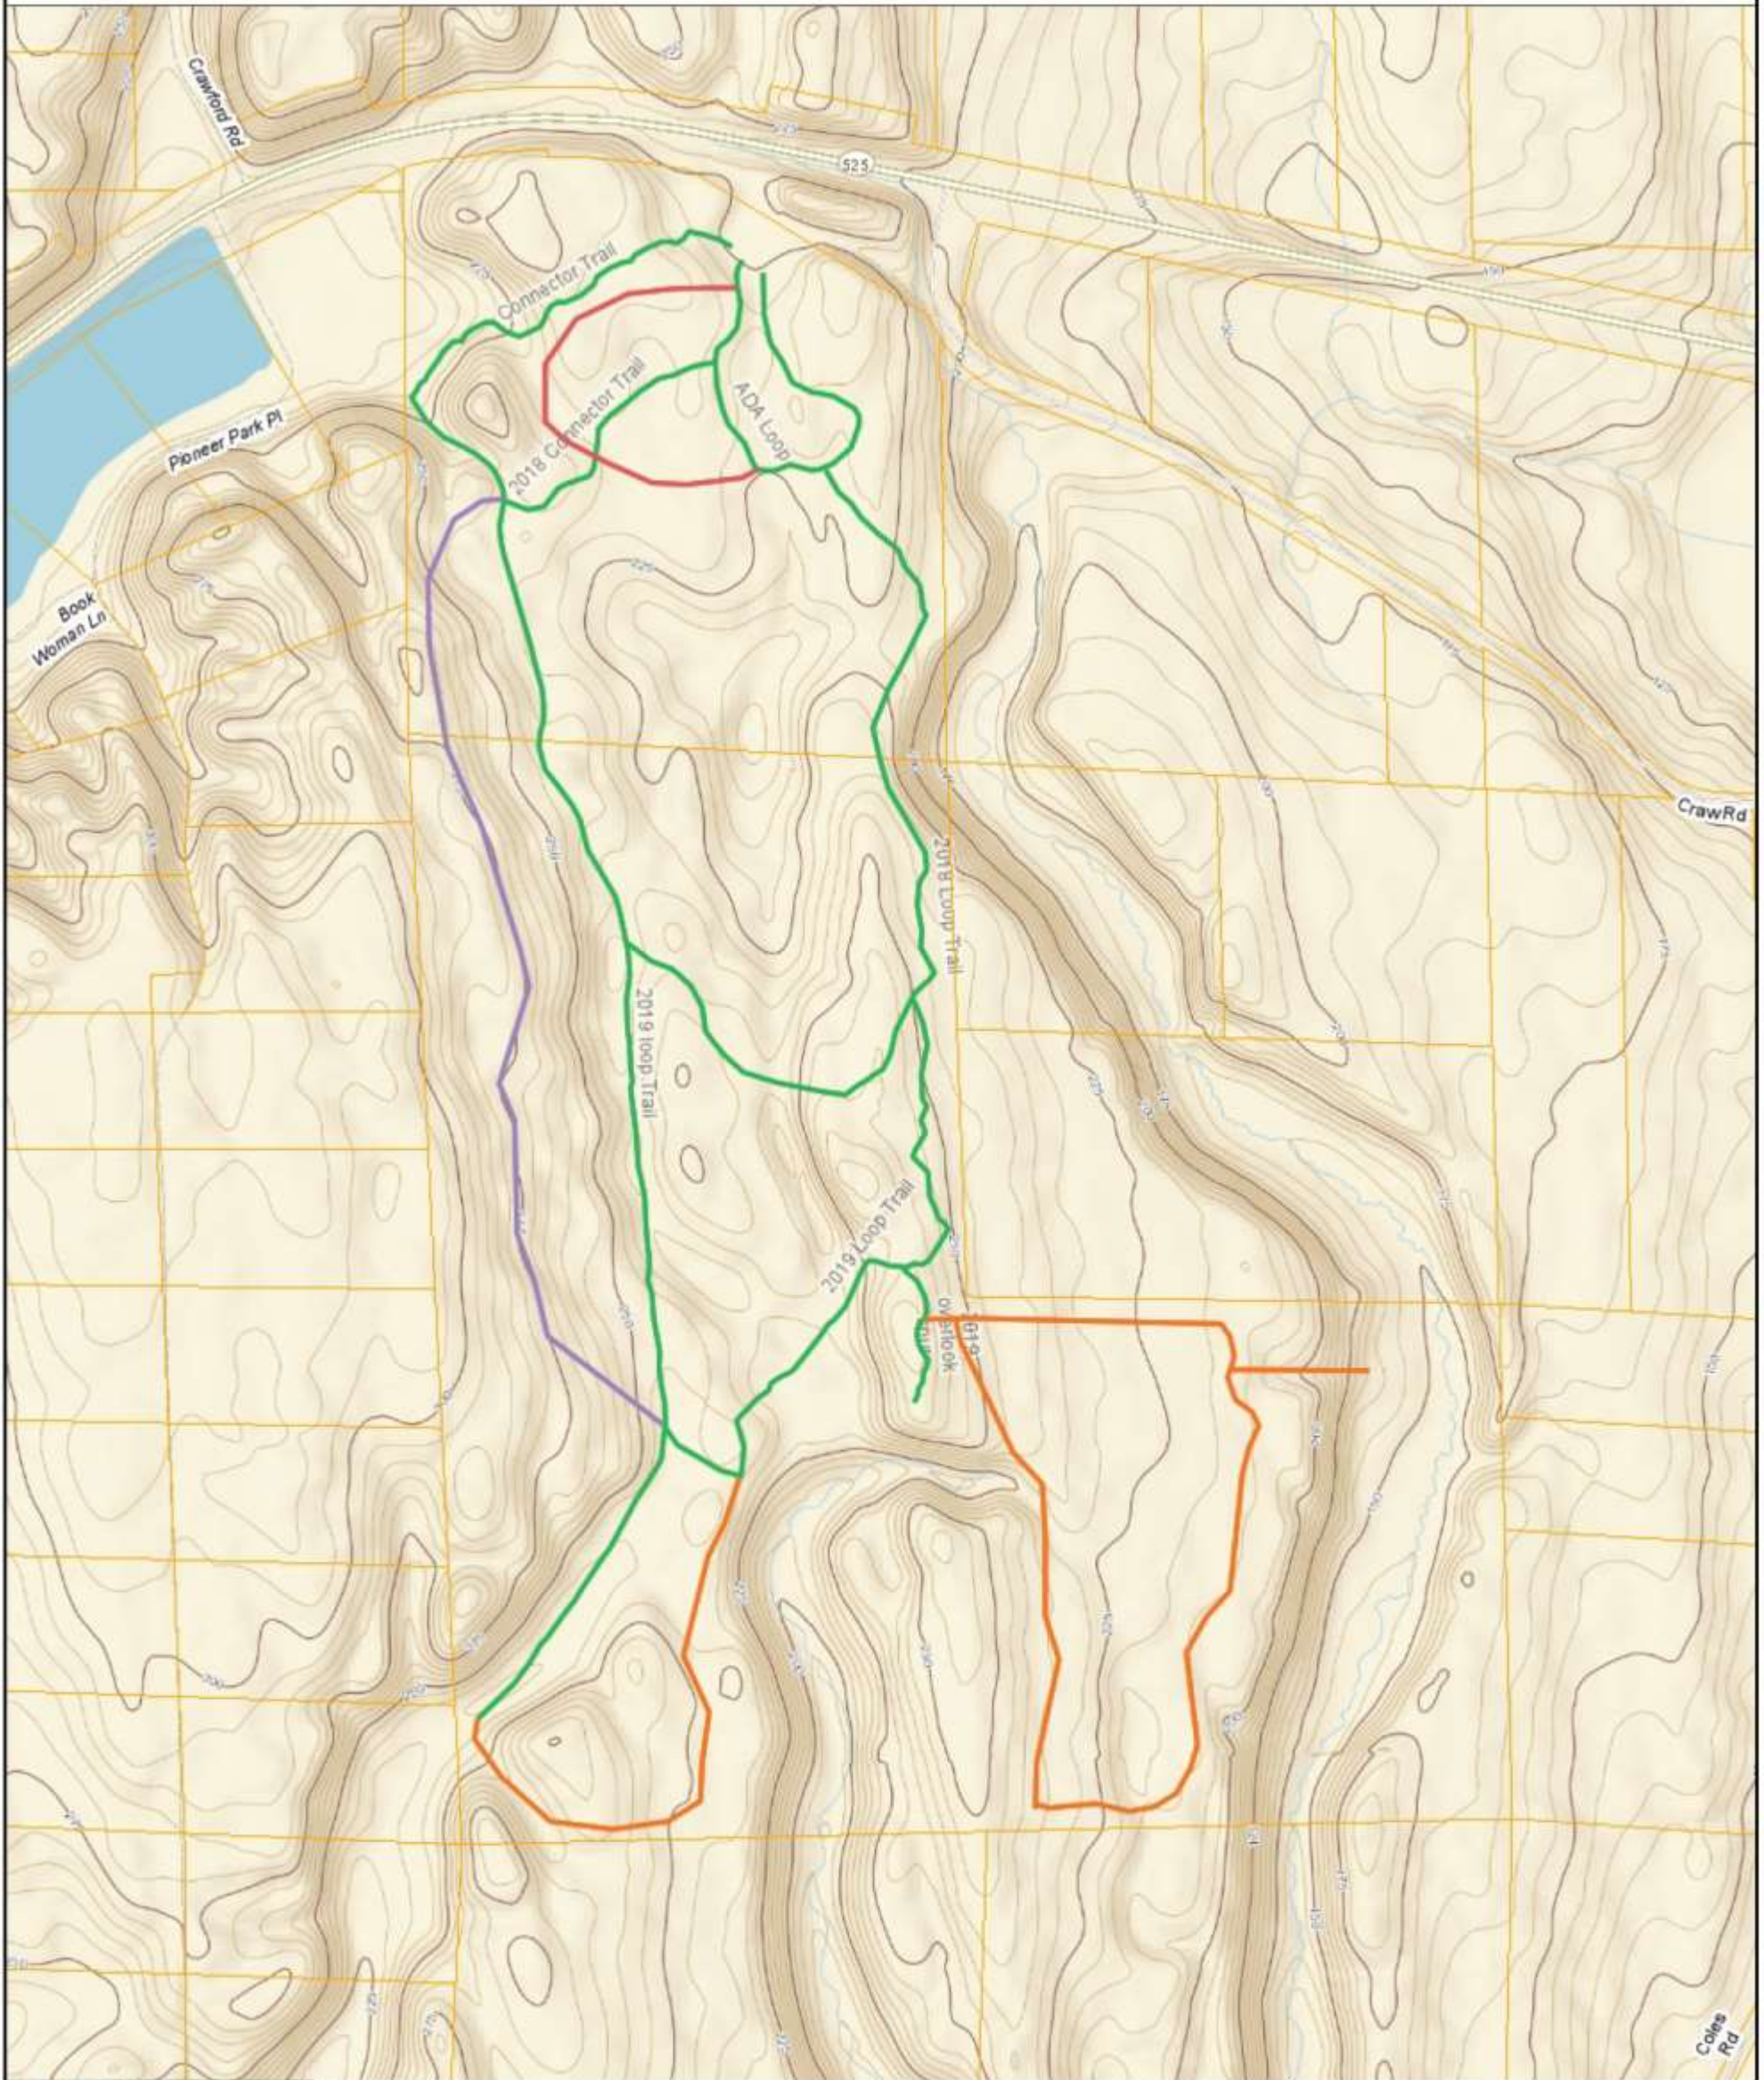

Trail Plan-Trustland Trails

Legend

- Parcels
- Roads
 - Highway
 - Collector and Arterial
 - Local
 - Private
- Trails

- Existing Trails
- 2020 Planned Trails
- 2020-2021 Planned Trail
- 2021 Planned Trail

Notes

746.1 0 373.03 746.1 Feet

1:4,476

This map is a user generated static output from an Internet mapping site and is for reference only. Data layers that appear on this map may or may not be accurate, current, or otherwise reliable.